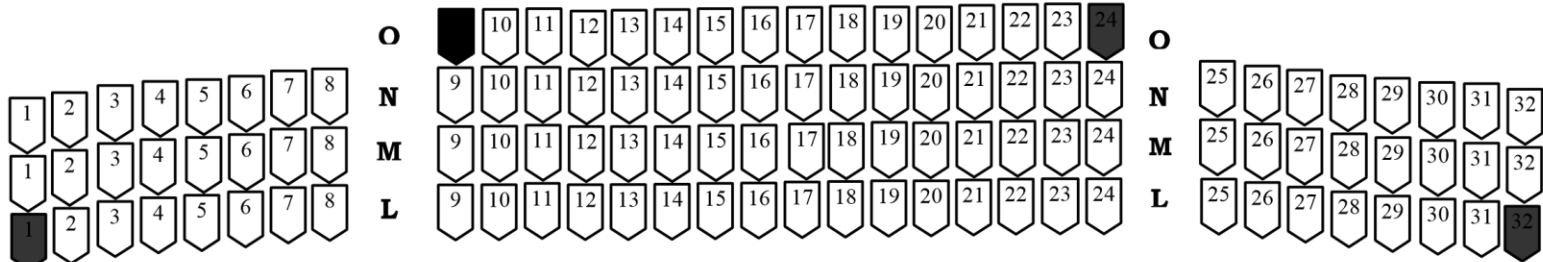

■ = Usher Seats

W1 = Wheelchair Access

Total Capacity = 428. Ushers = 10 Seats
 Total Available = 418 Seats

BALCONY LEVEL = 112 Seats

ORCHESTRA LEVEL = 316 Seats